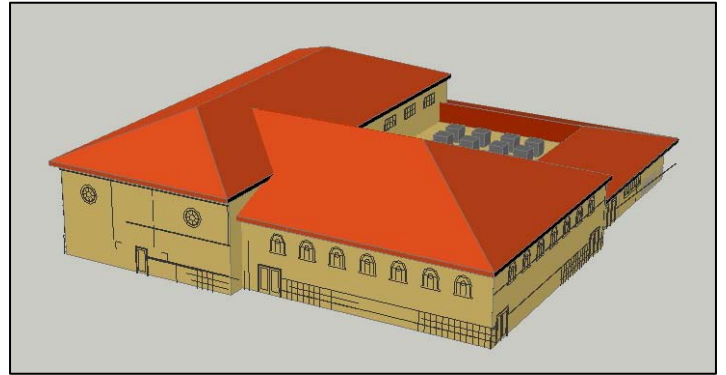

What will our new Parish Center be like?

Our new facility will serve as a vibrant center of our parish life. With approximately 20,000 square feet of space, it will meet our current needs and provide the space necessary to increase our programs.

Our new Parish Center will include: Classrooms; Youth Ministry Room; Meeting Rooms; New Hall; Office Space; Christian Outreach space; Library; Religious Articles Store; Storage; and, Reflection Room.

3D View of Parish Center and Hall from East
Conceptual Rendering